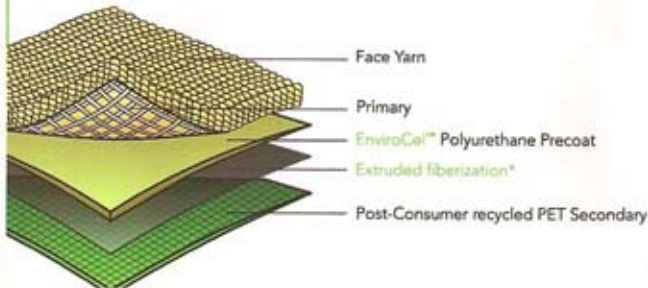

EnviroCel™ Laminate PLUS

- Signature green, ultra-soft recycled PET secondary backing
- 60-65% green by weight

EnviroCEL
ECO-FRIENDLY LAWN SOLUTIONS

LAMINATE PLUS

REPLACES OVER 90% OF THE PETROLEUM-BASED POLYMERS WITH BIO-BASED POLYMERS DERIVED FROM DOMESTICALLY-GROWN SOYBEANS . . . A RENEWABLE RESOURCE!

EVERY YARD OF ENVIROCEL™ INSTALLED MEANS INCREASED SOYBEAN PRODUCTION, WHICH HELPS IMPROVE AIR QUALITY BY CONSUMING CO₂ FROM THE ATMOSPHERE

CONTAINS CELCERAM™, TO INCREASE THE DIMENSION STABILITY OF YOUR SYNTHETIC TURF